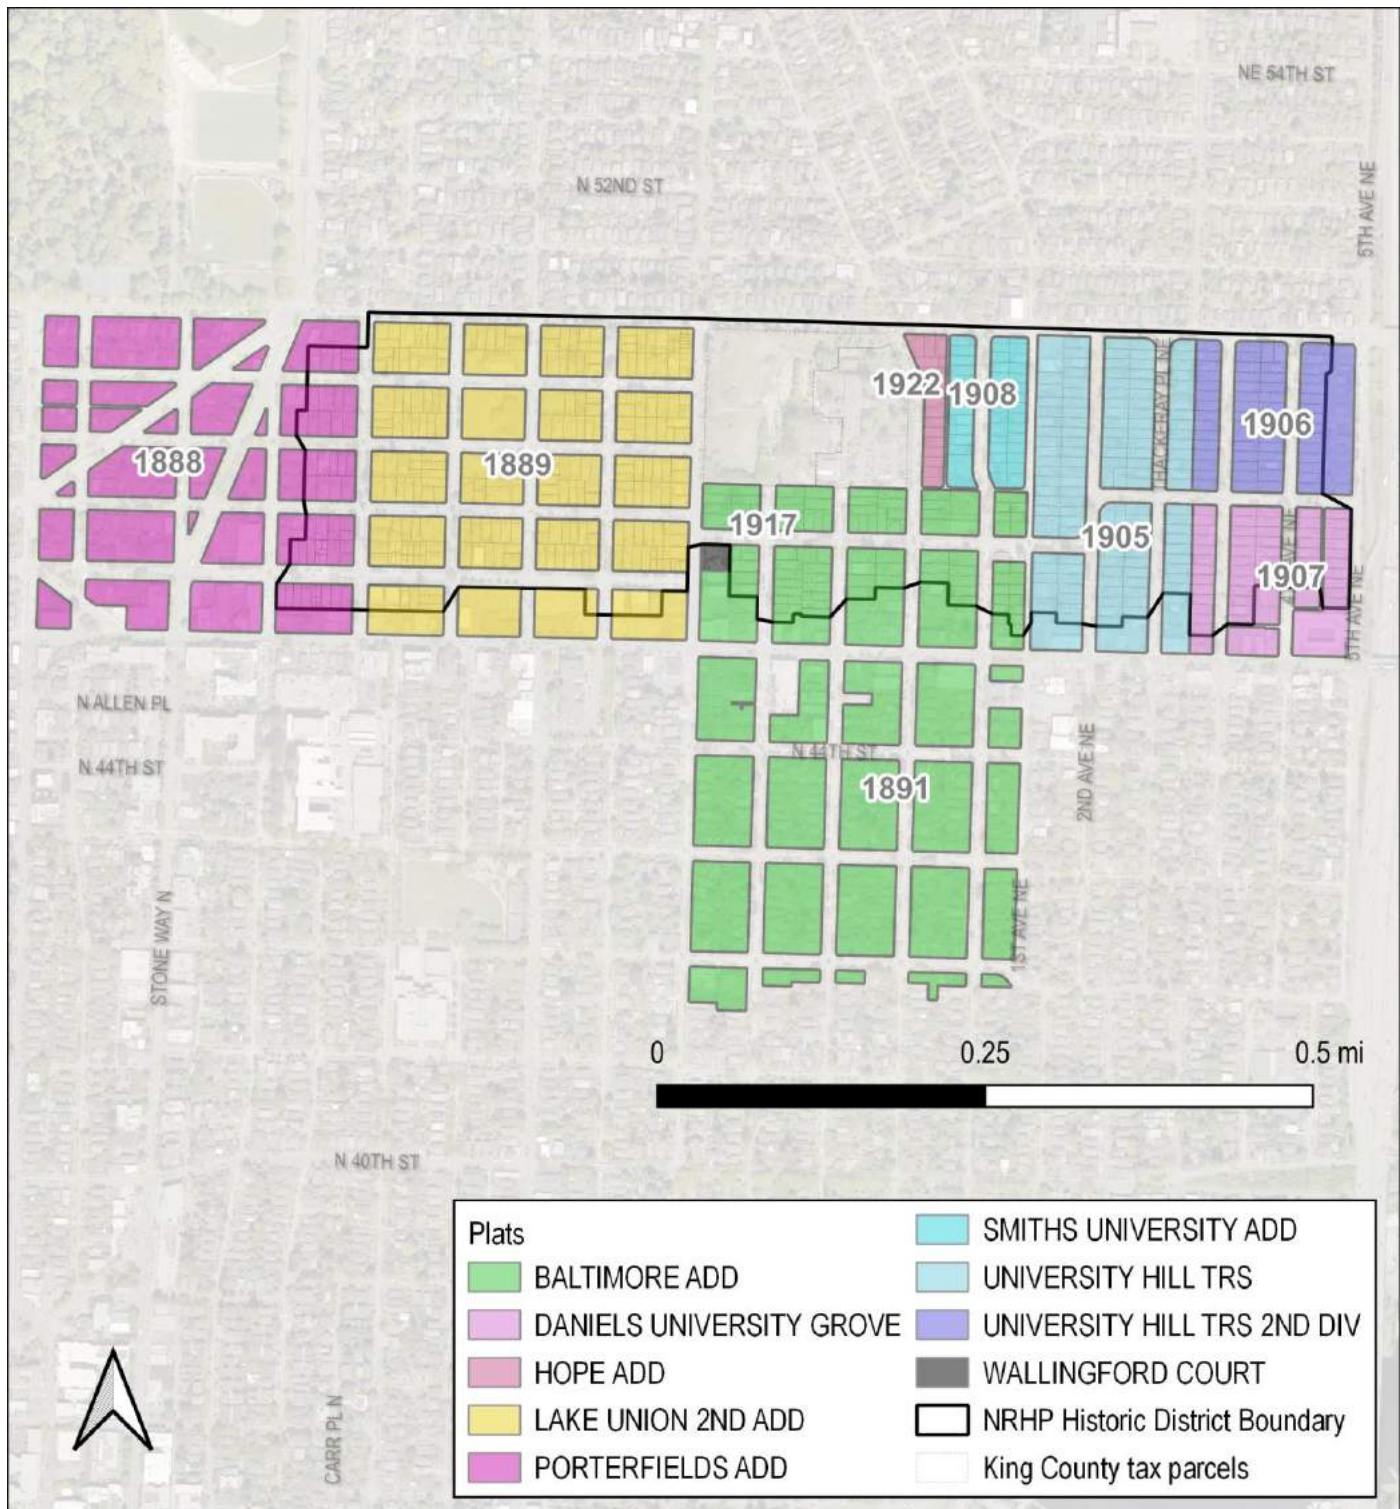

WALLINGFORD-MERIDIAN STREETCAR HISTORIC DISTRICT

KING CO., WA

Name of Property

County and State

Map showing original neighborhood plats