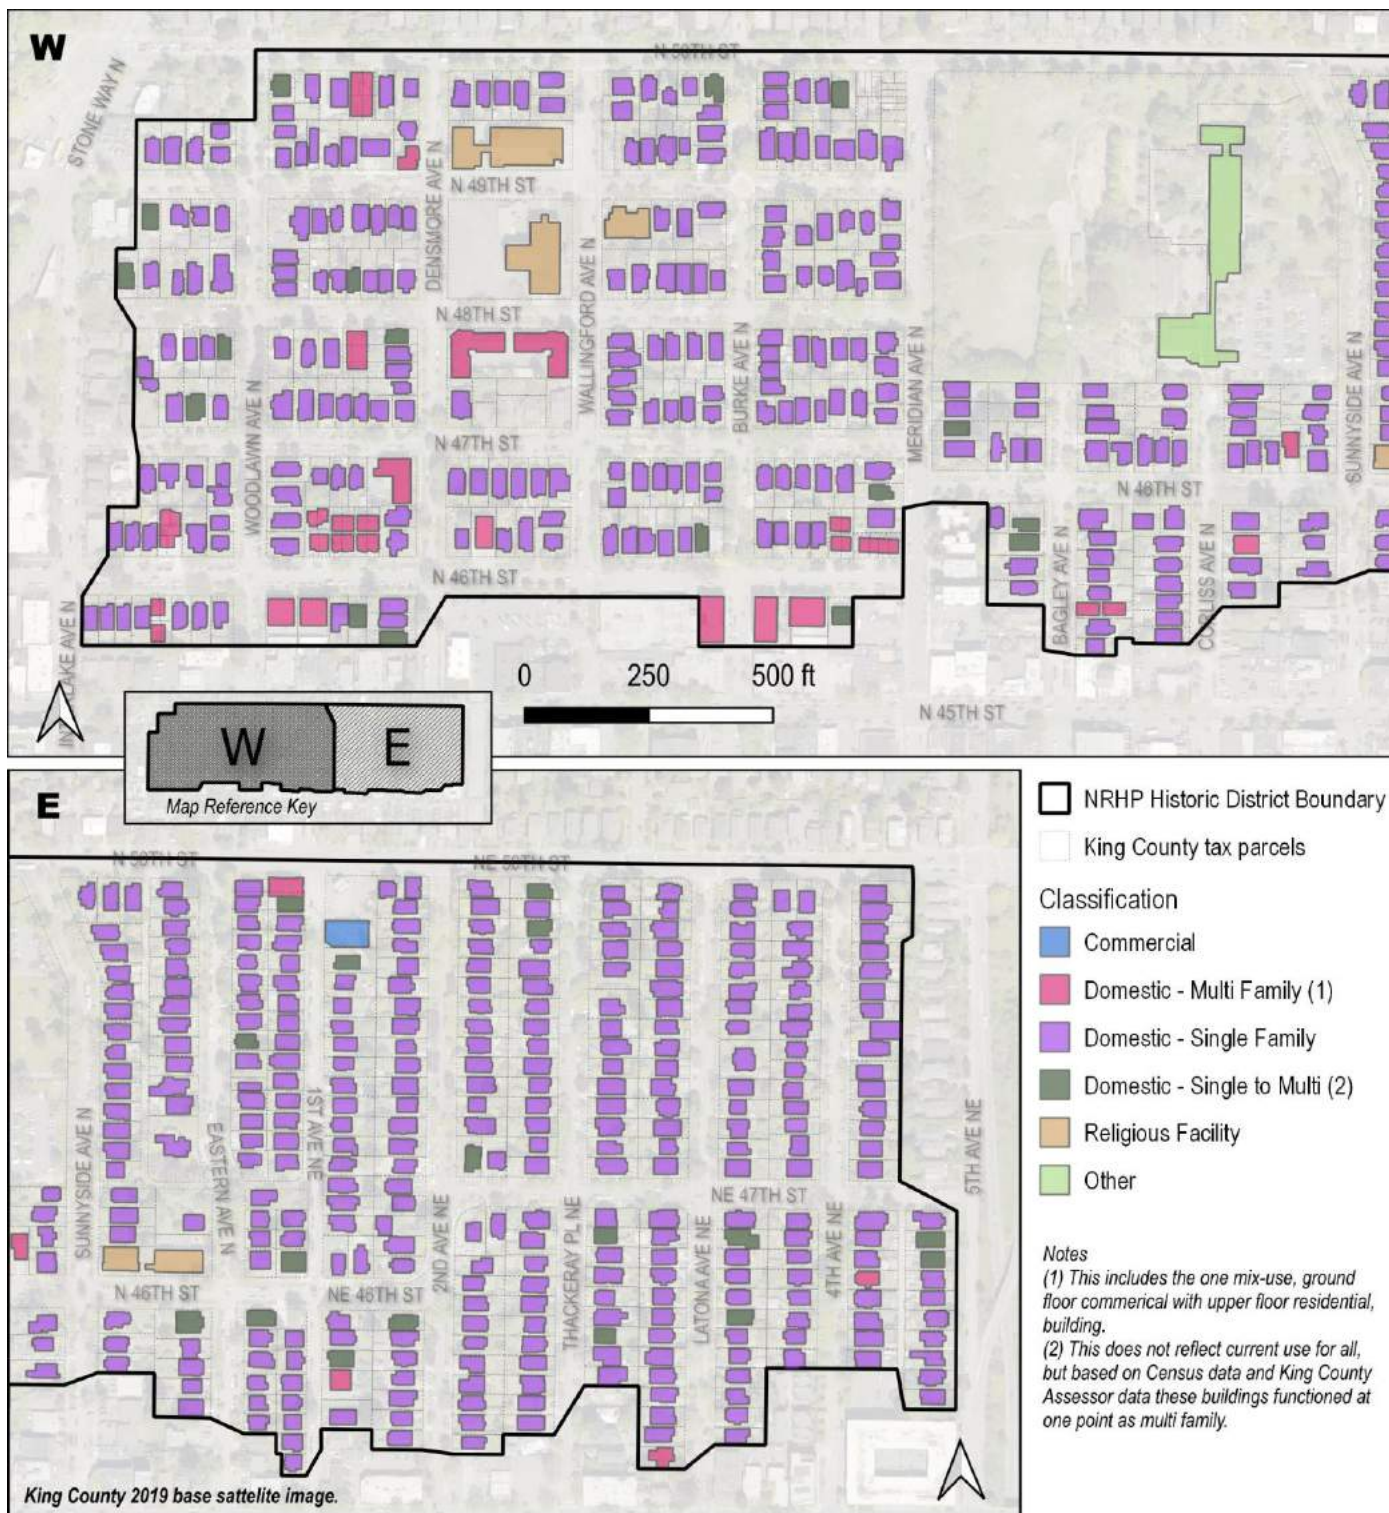

WALLINGFORD-MERIDIAN STREETCAR HISTORIC DISTRICT

KING CO., WA

Name of Property

County and State

Historic Uses