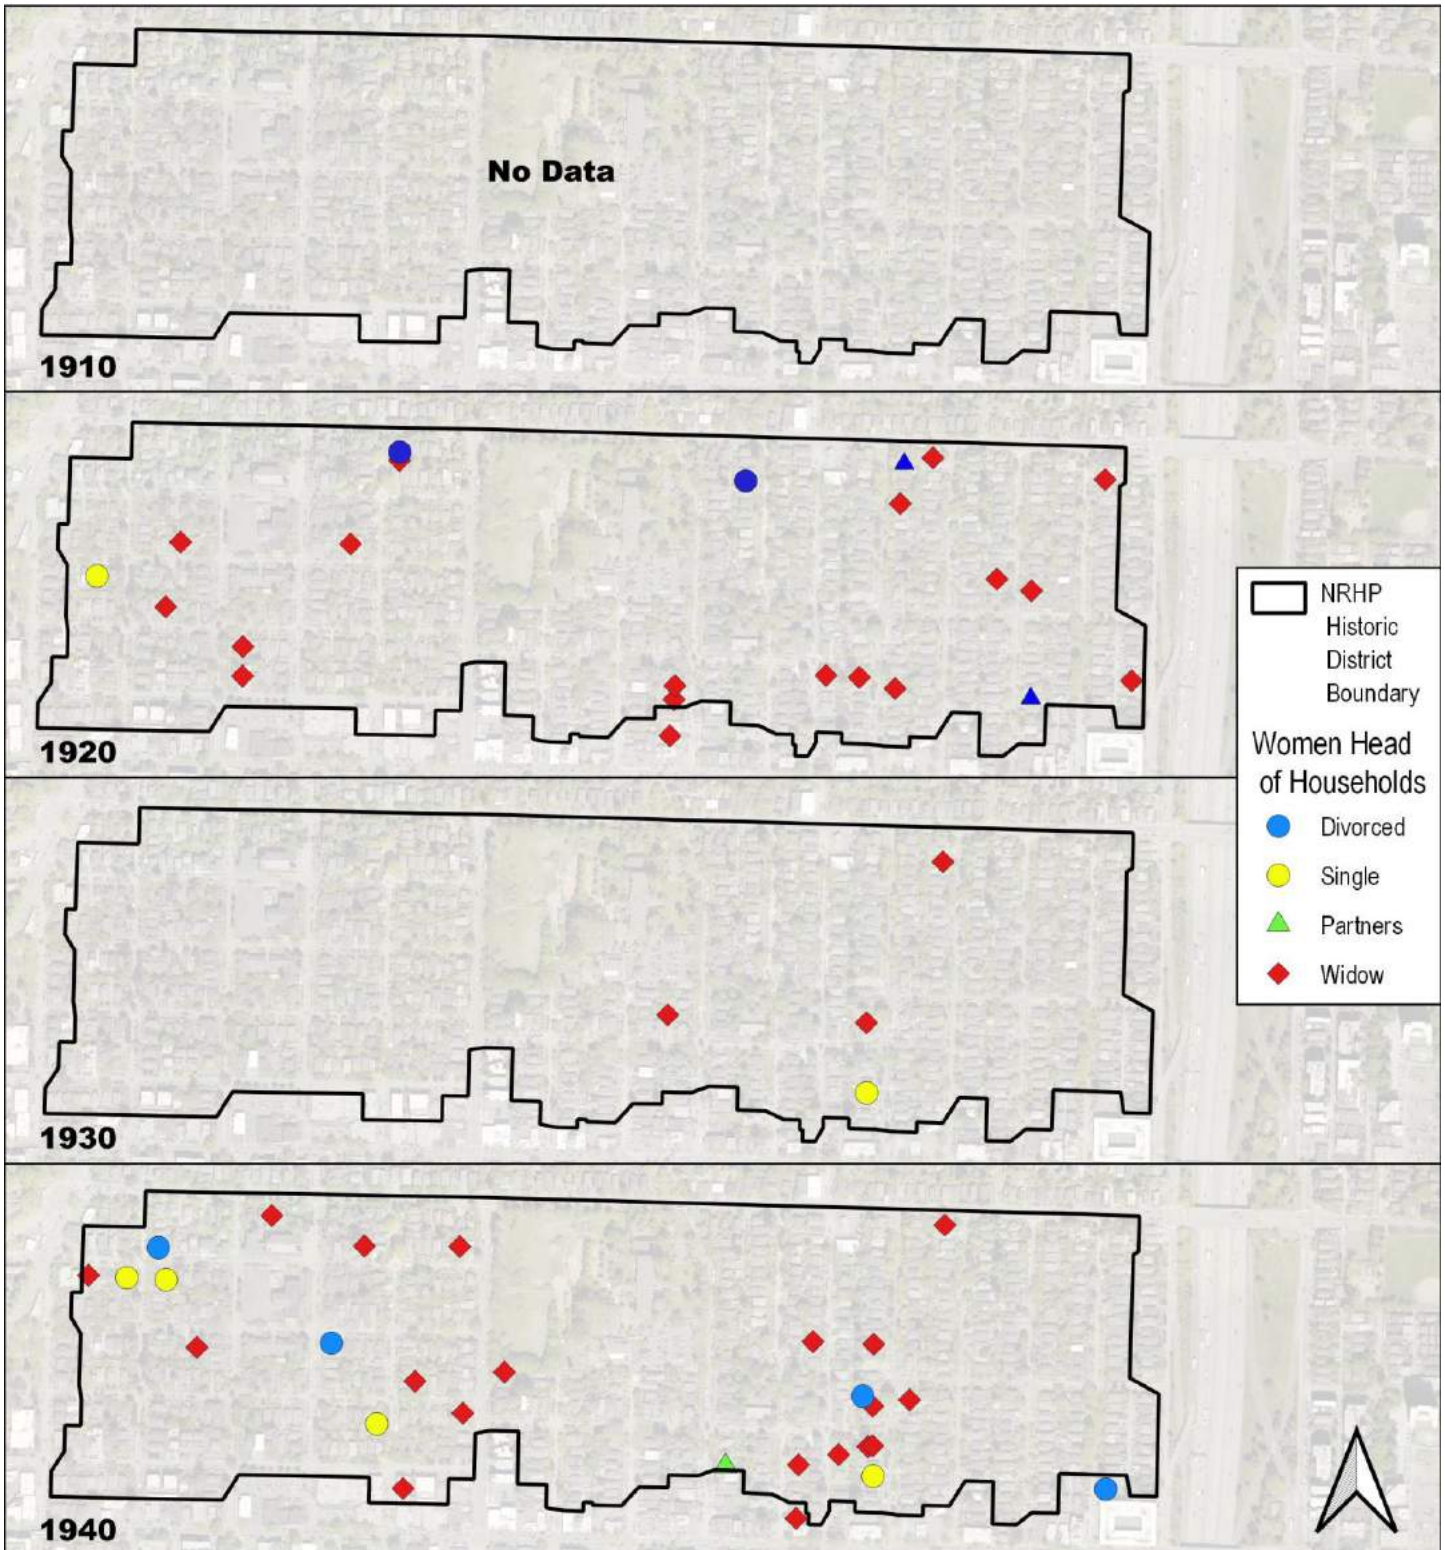

WALLINGFORD-MERIDIAN STREETCAR HISTORIC DISTRICT
Name of Property

KING CO., WA
County and State