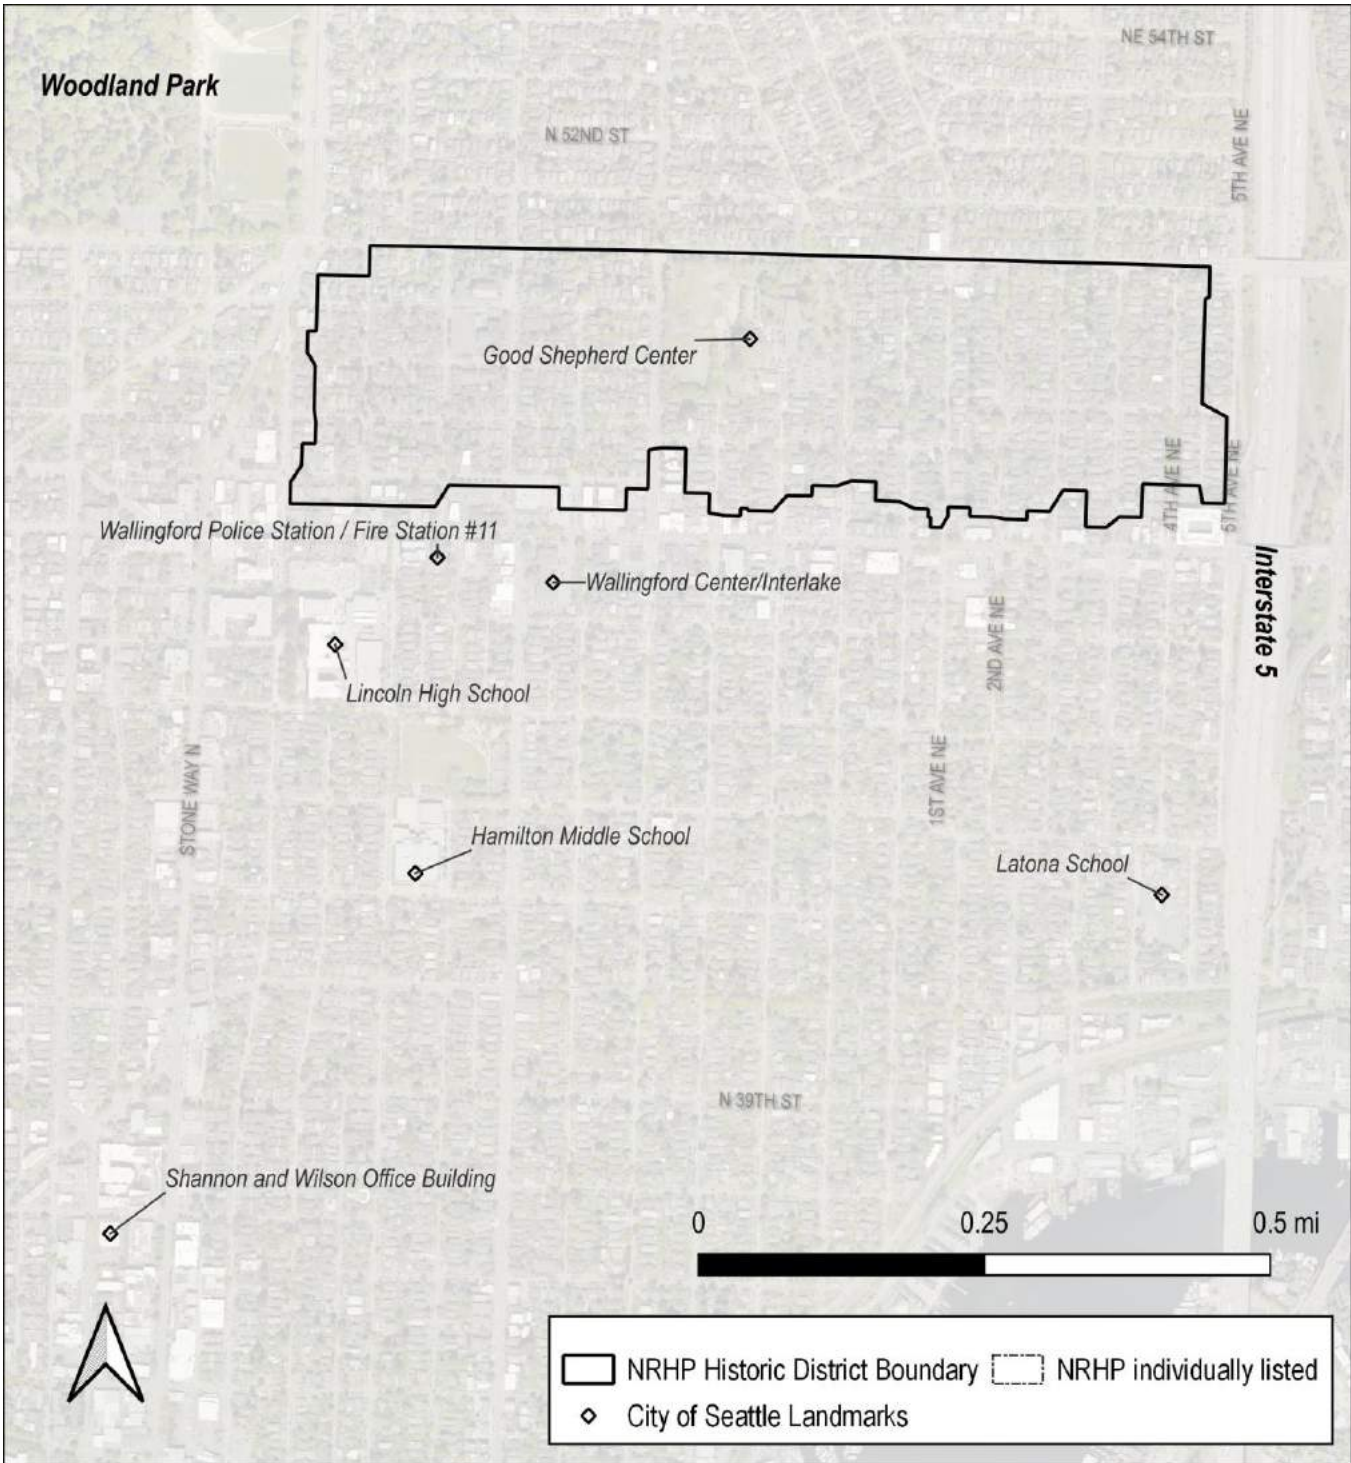

WALLINGFORD-MERIDIAN STREETCAR HISTORIC DISTRICT
Name of Property

KING CO., WA
County and State

Vicinity Detail Map