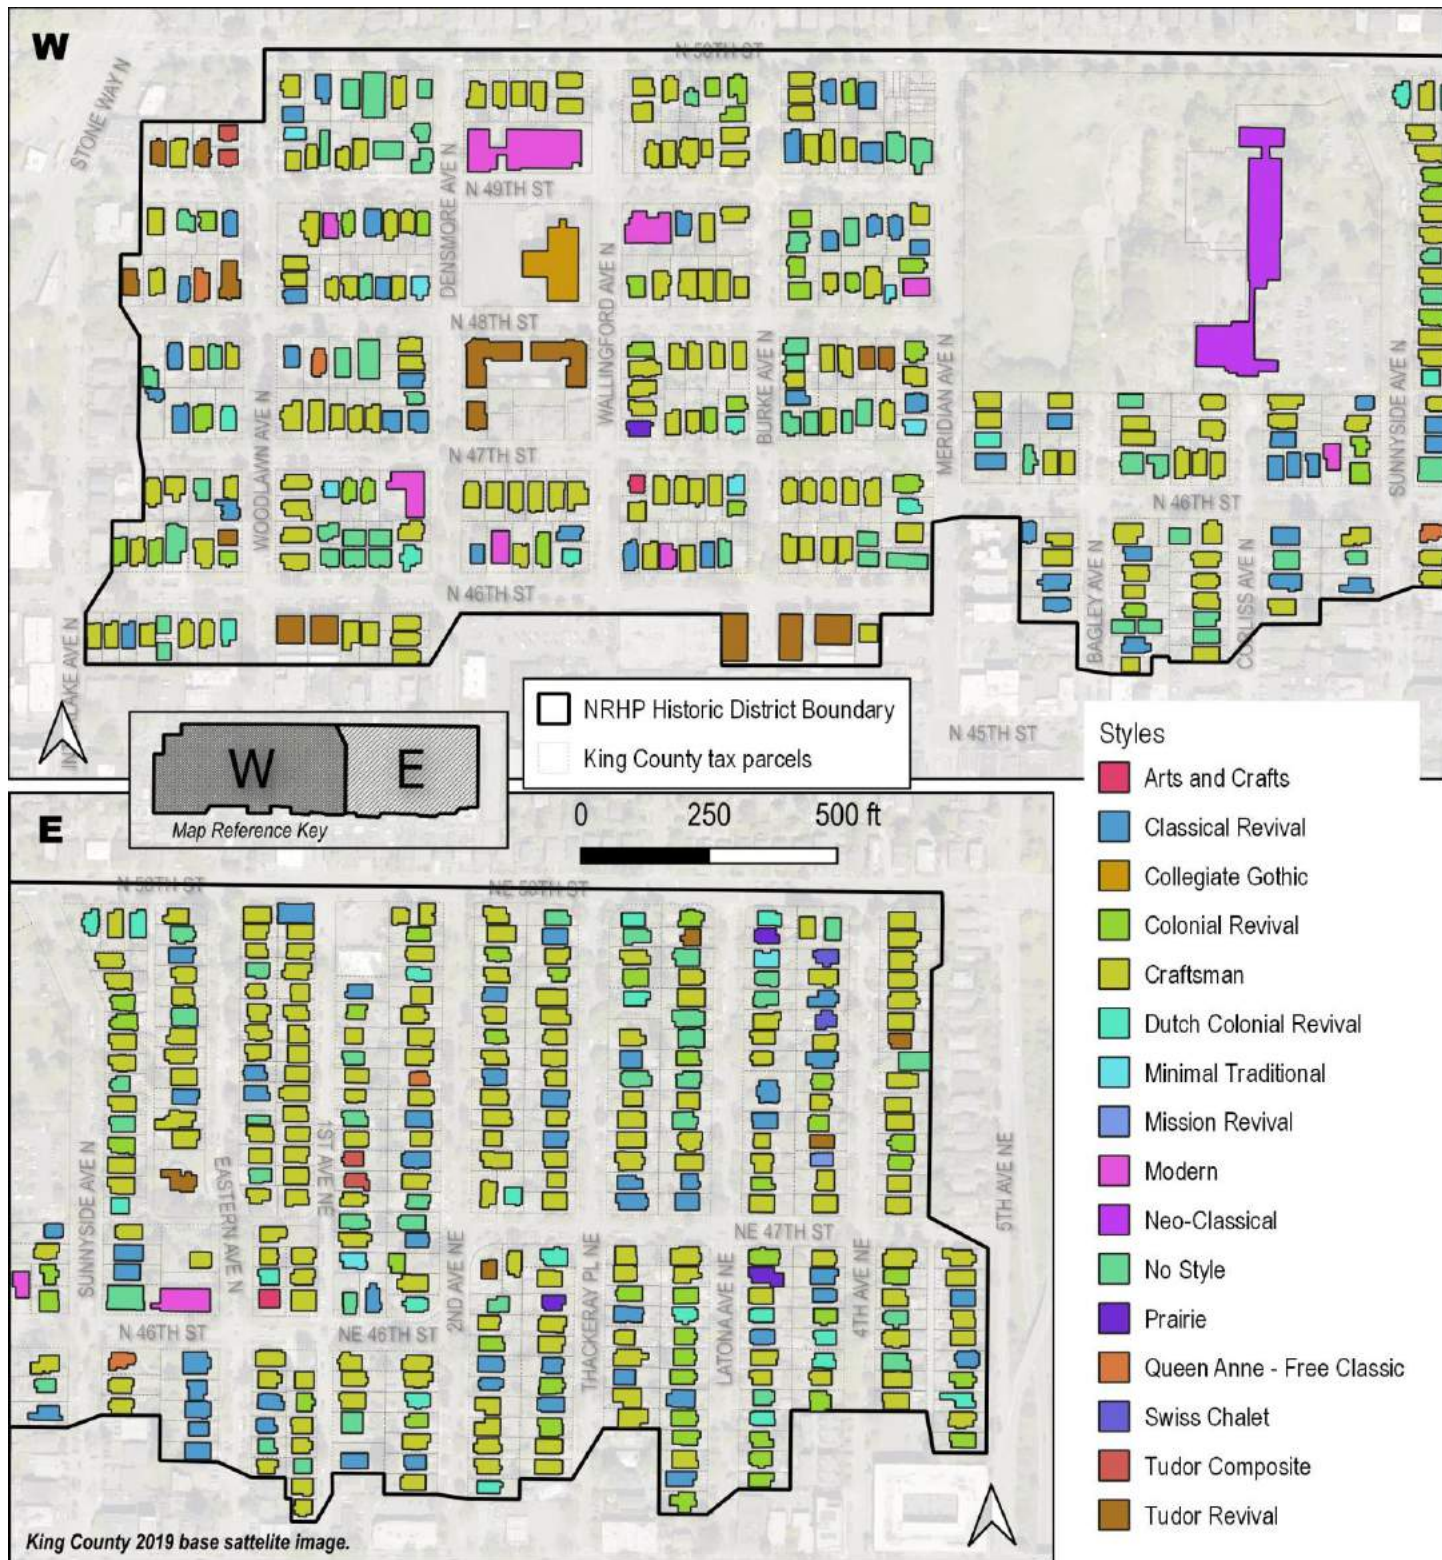

WALLINGFORD-MERIDIAN STREETCAR HISTORIC DISTRICT

KING CO., WA

Name of Property

County and State

Additional Documentation

Section: Maps

Architectural styles