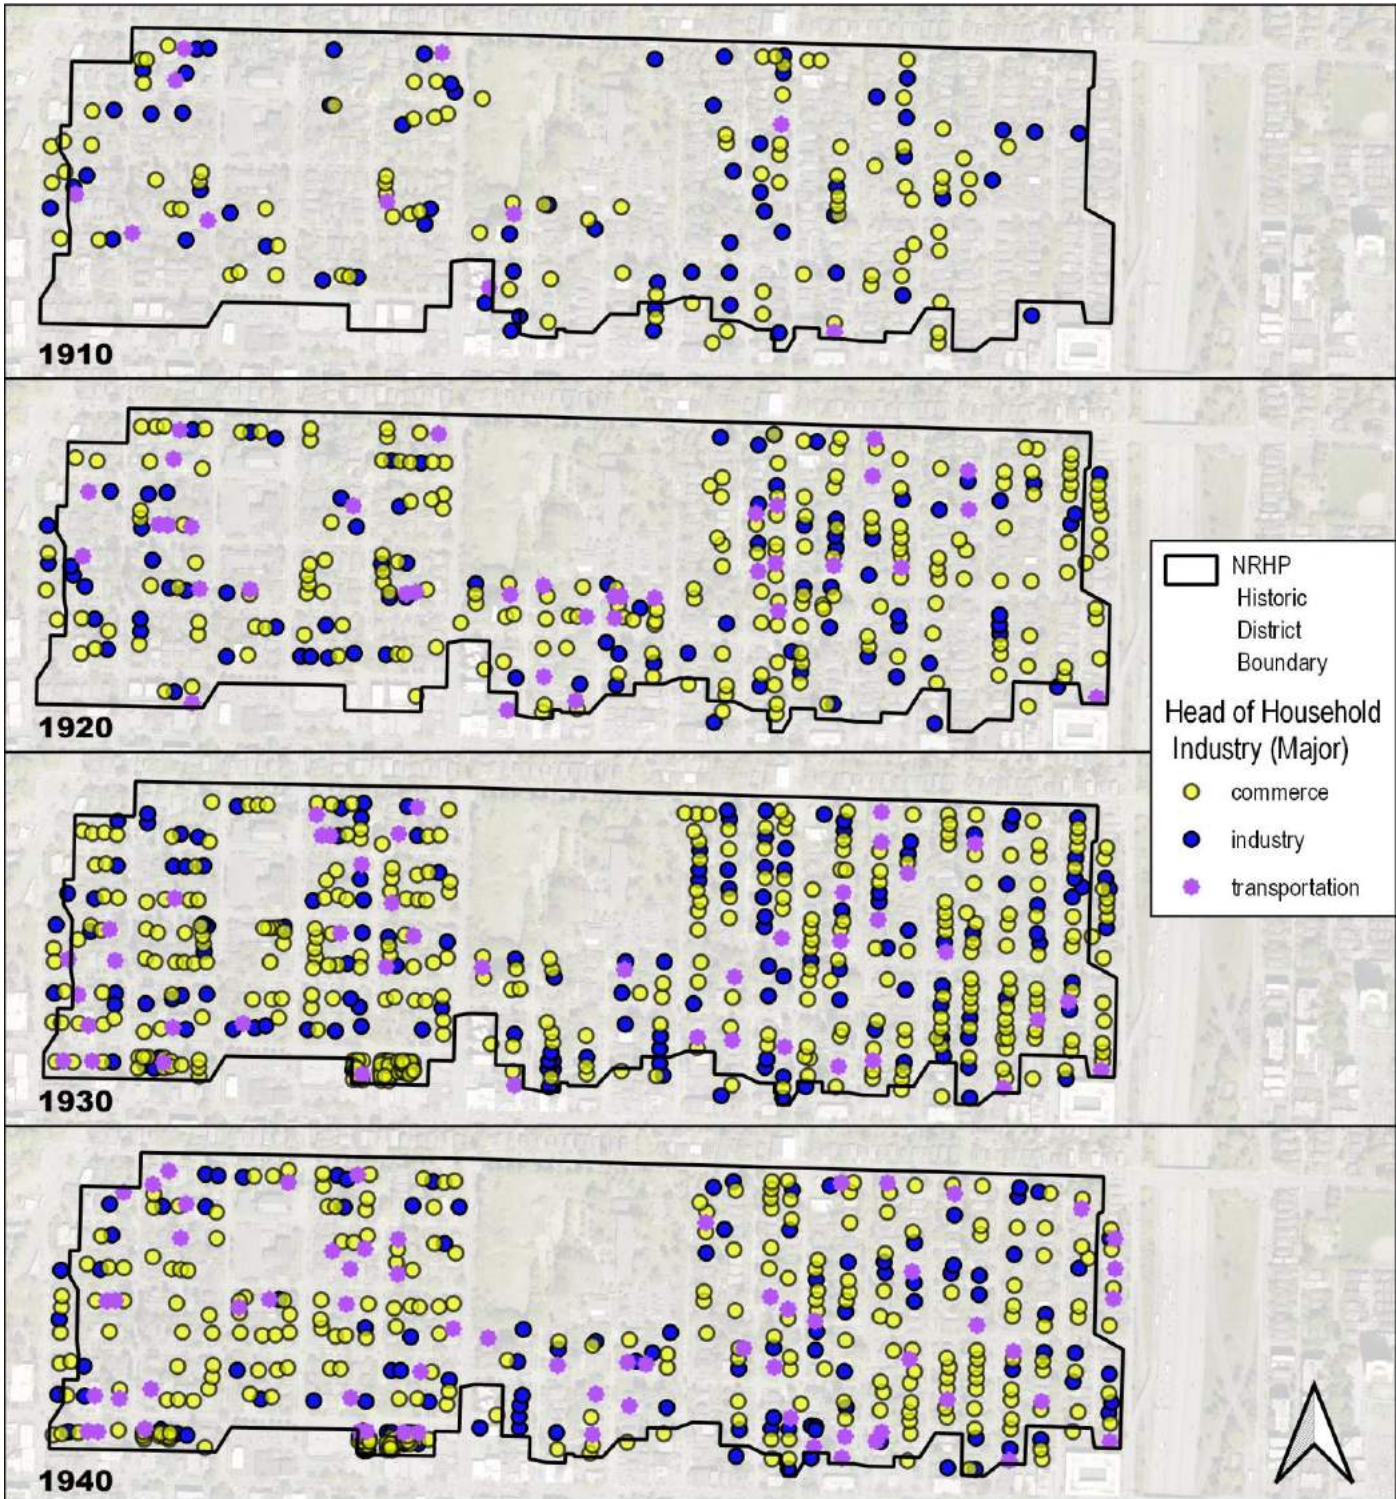

WALLINGFORD-MERIDIAN STREETCAR HISTORIC DISTRICT
Name of Property

KING CO., WA
County and State

Head of Household Industry based on Census.