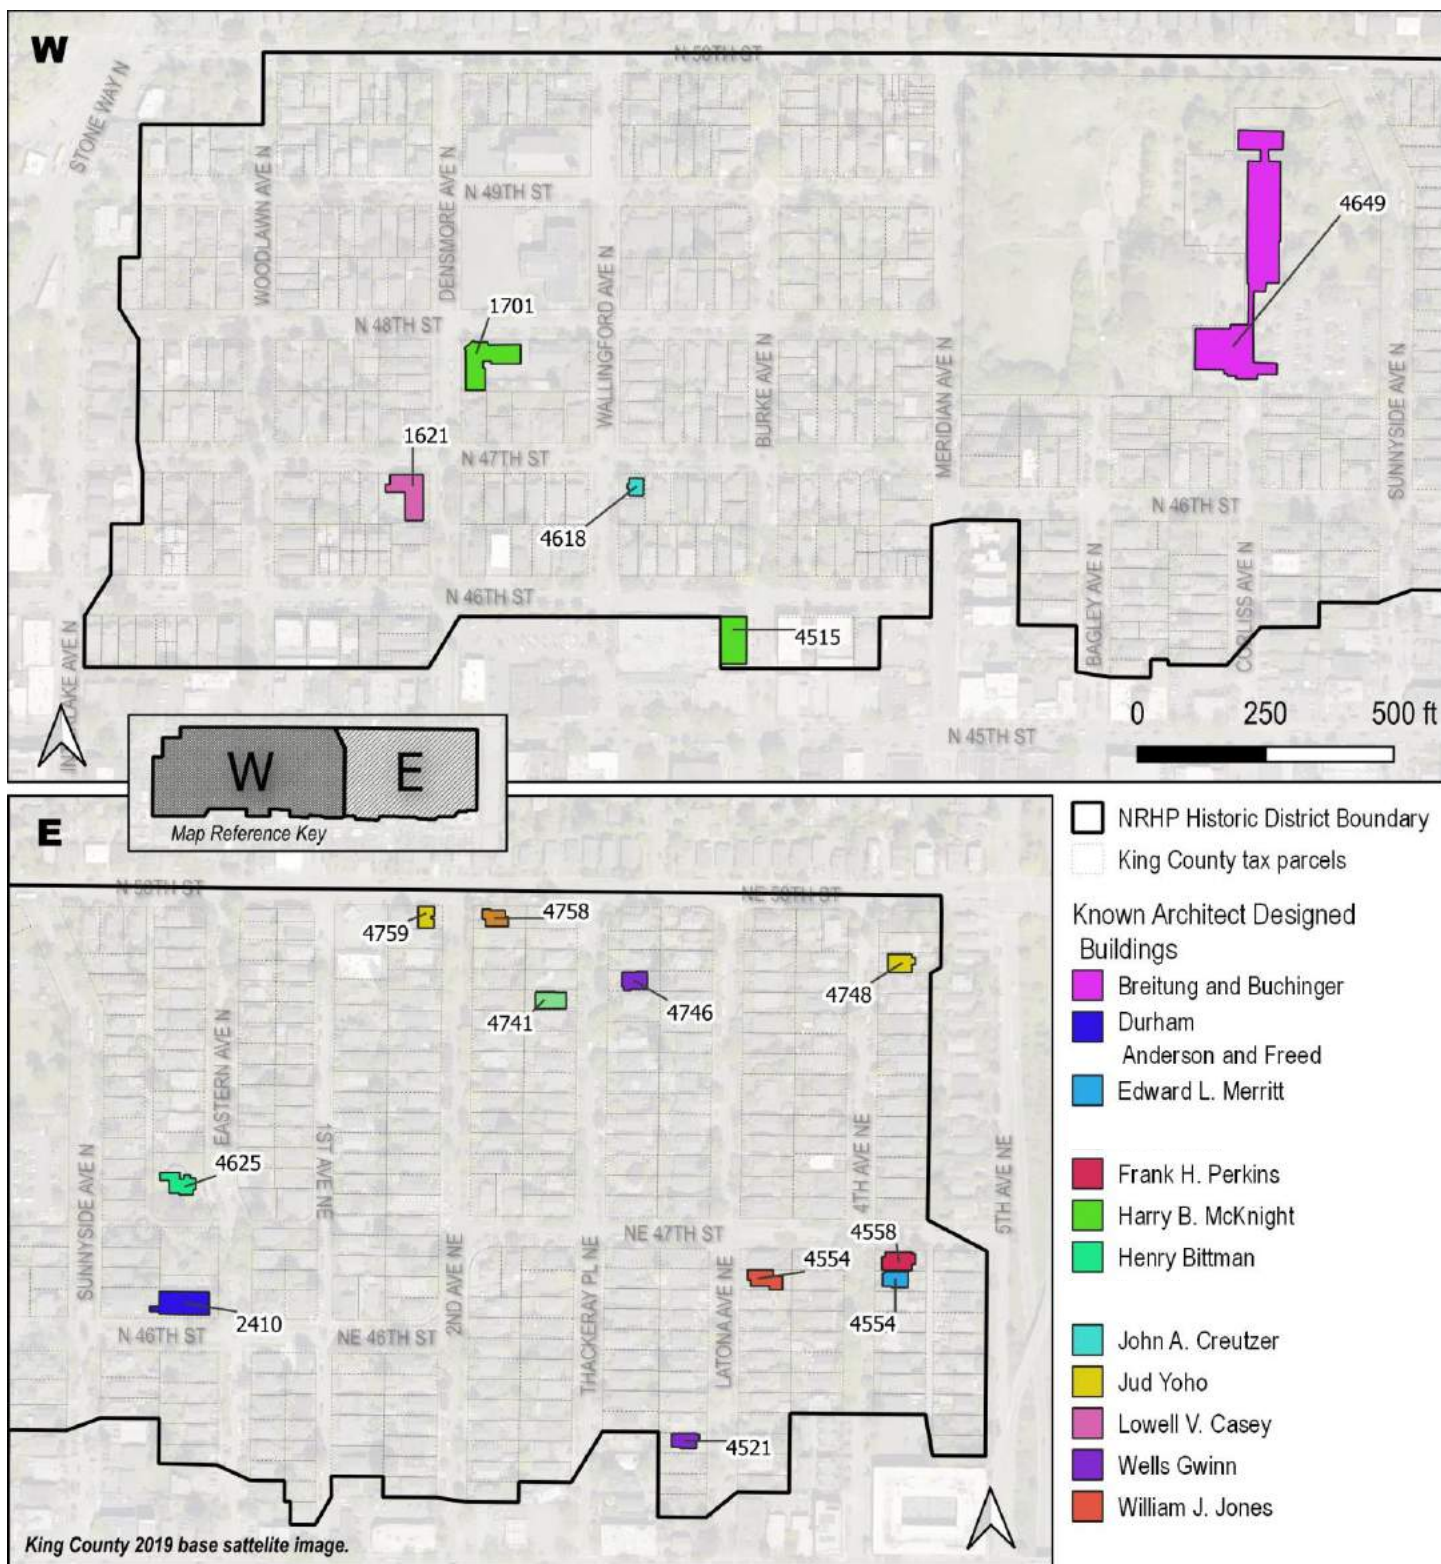

WALLINGFORD-MERIDIAN STREETCAR HISTORIC DISTRICT

KING CO., WA

Name of Property

County and State

Map of resources designed by known architects