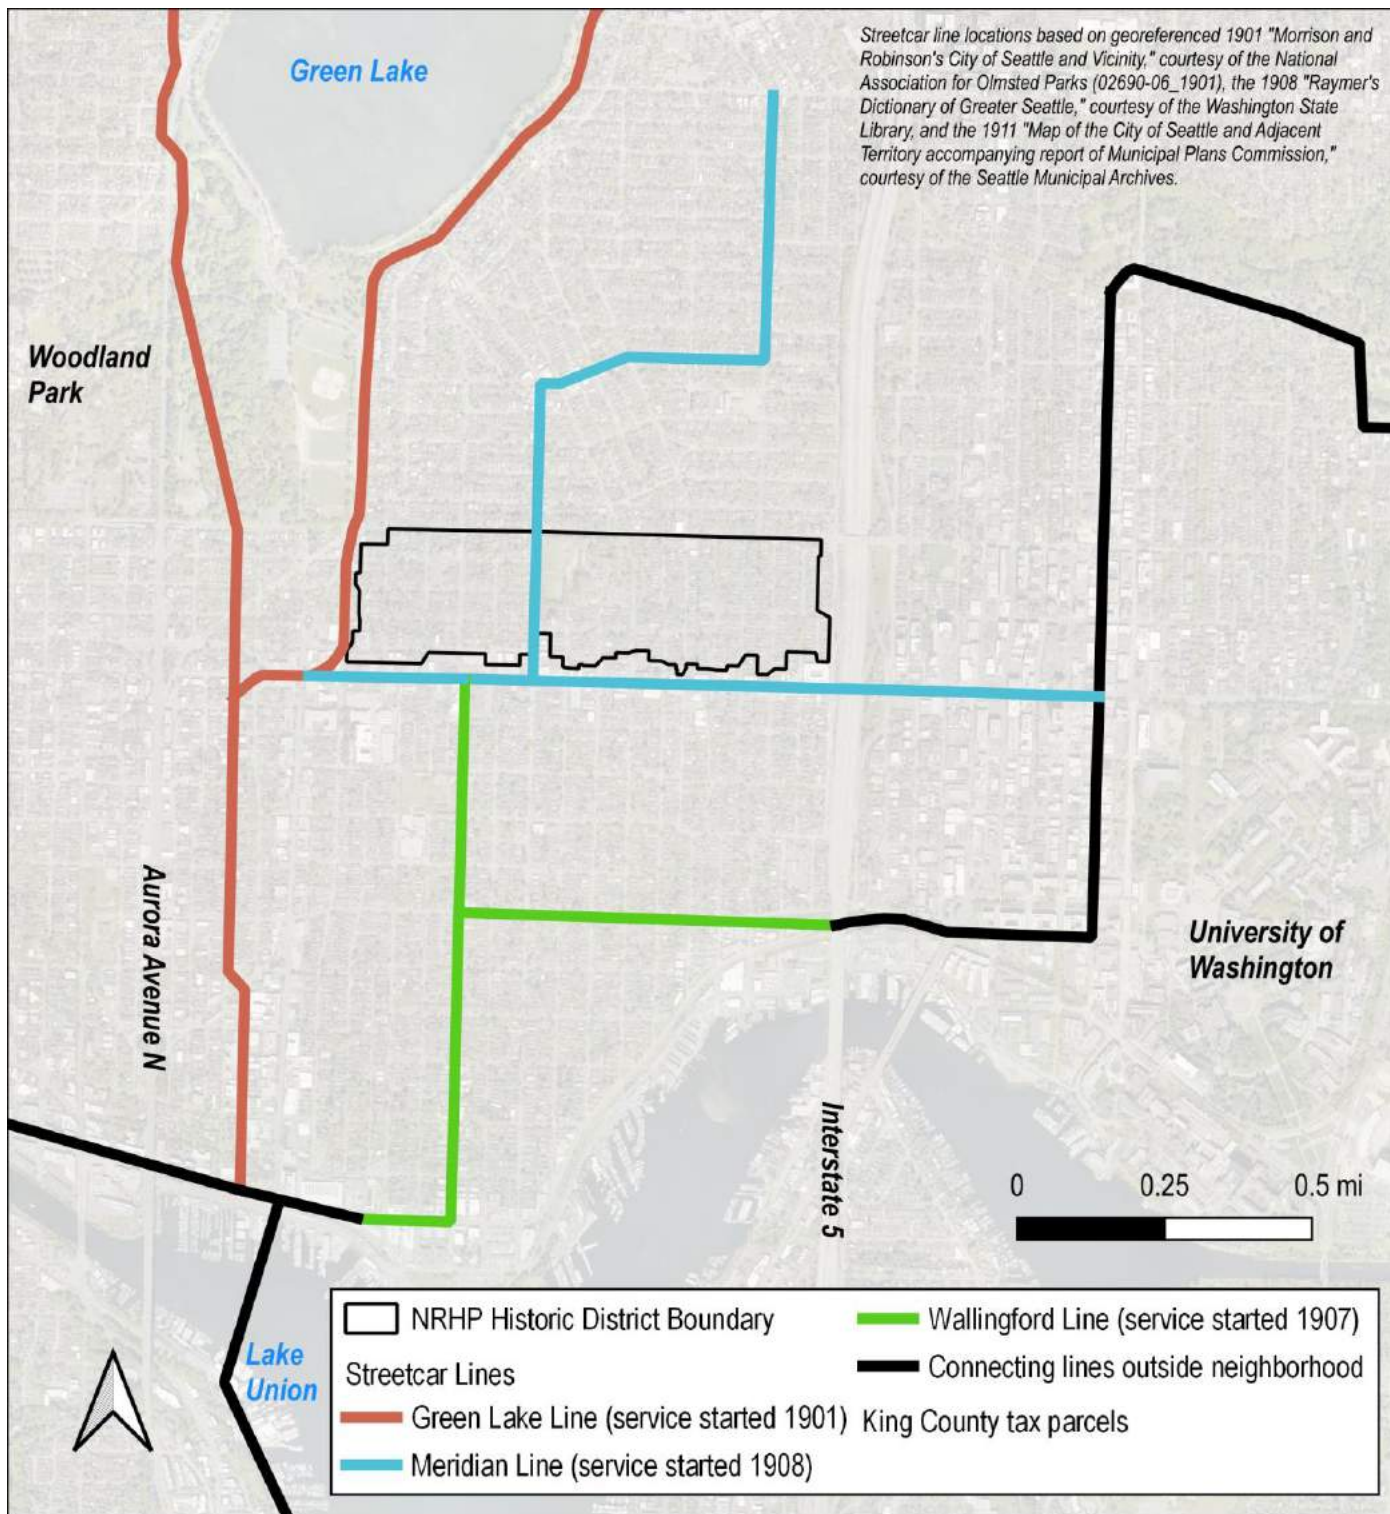

WALLINGFORD-MERIDIAN STREETCAR HISTORIC DISTRICT

KING CO., WA

Name of Property
e of Property

County and State

Streetcar lines