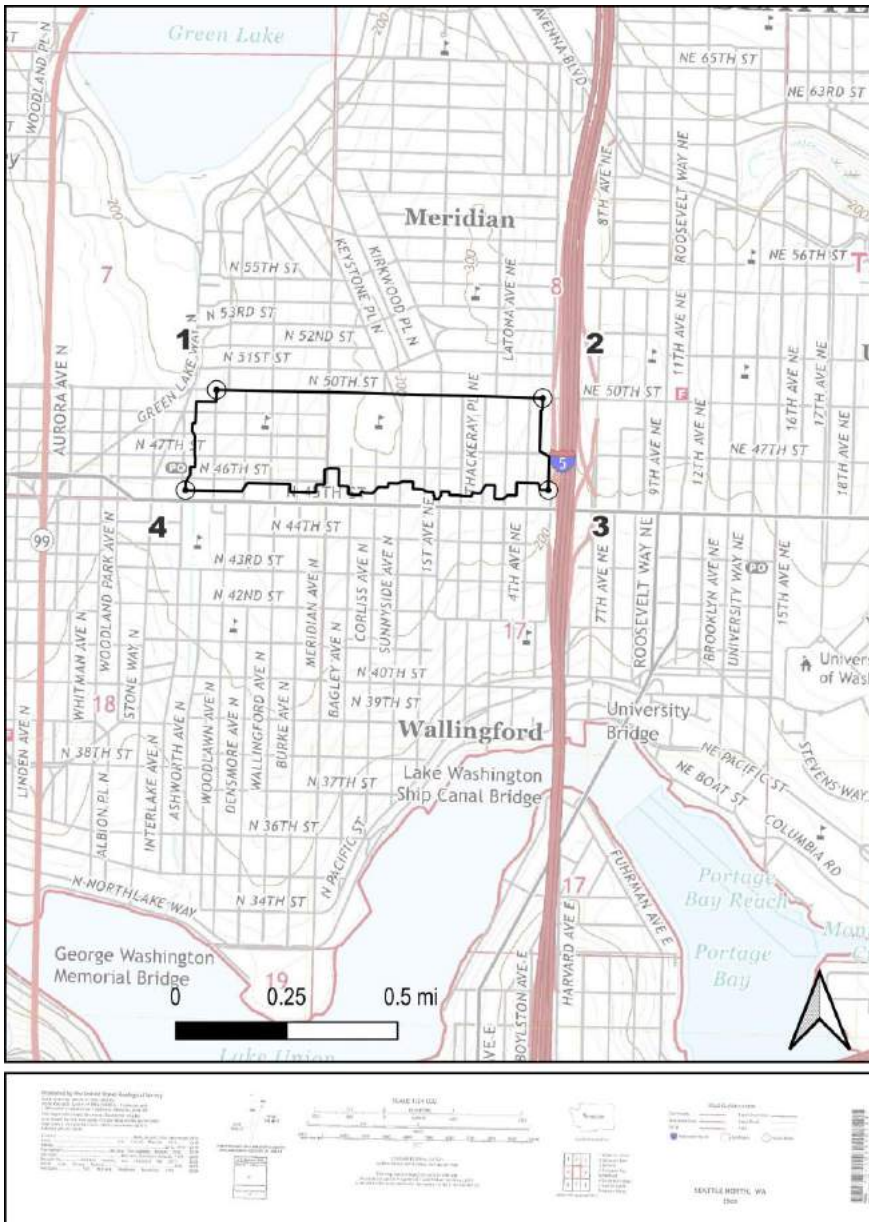

1	47.665009	-122.339070		3	47.661964	-122.322955
	Latitude	Longitude			Latitude	Longitude
2	47.664987	-122.323349		4	47.661737	-122.340495
	Latitude	Longitude			Latitude	Longitude

Verbal Boundary Description (Describe the boundaries of the property.)
The north edge starts at the middle of the intersection of Woodlawn Avenue N and N 50th Street, extends east along the center line of N 50th Street to the intersection with the center line of 1st Avenue NE, continues east along the center line of NE 50th Street to the intersection with the center line of 5th Avenue NE. See Map.

WALLINGFORD-MERIDIAN STREETCAR HISTORIC DISTRICT

KING CO., WA

Name of Property

County and State

Additional Documentation

Submit the following items with the completed form:

- **Maps:** A **USGS map** (7.5 or 15-minute series) indicating the property's location. A **Sketch map** for historic districts and properties having large acreage or numerous resources. Key all photographs to this map.
- **Continuation Sheets**
- **Additional items:** (Check with the SHPO or FPO for any additional items.)