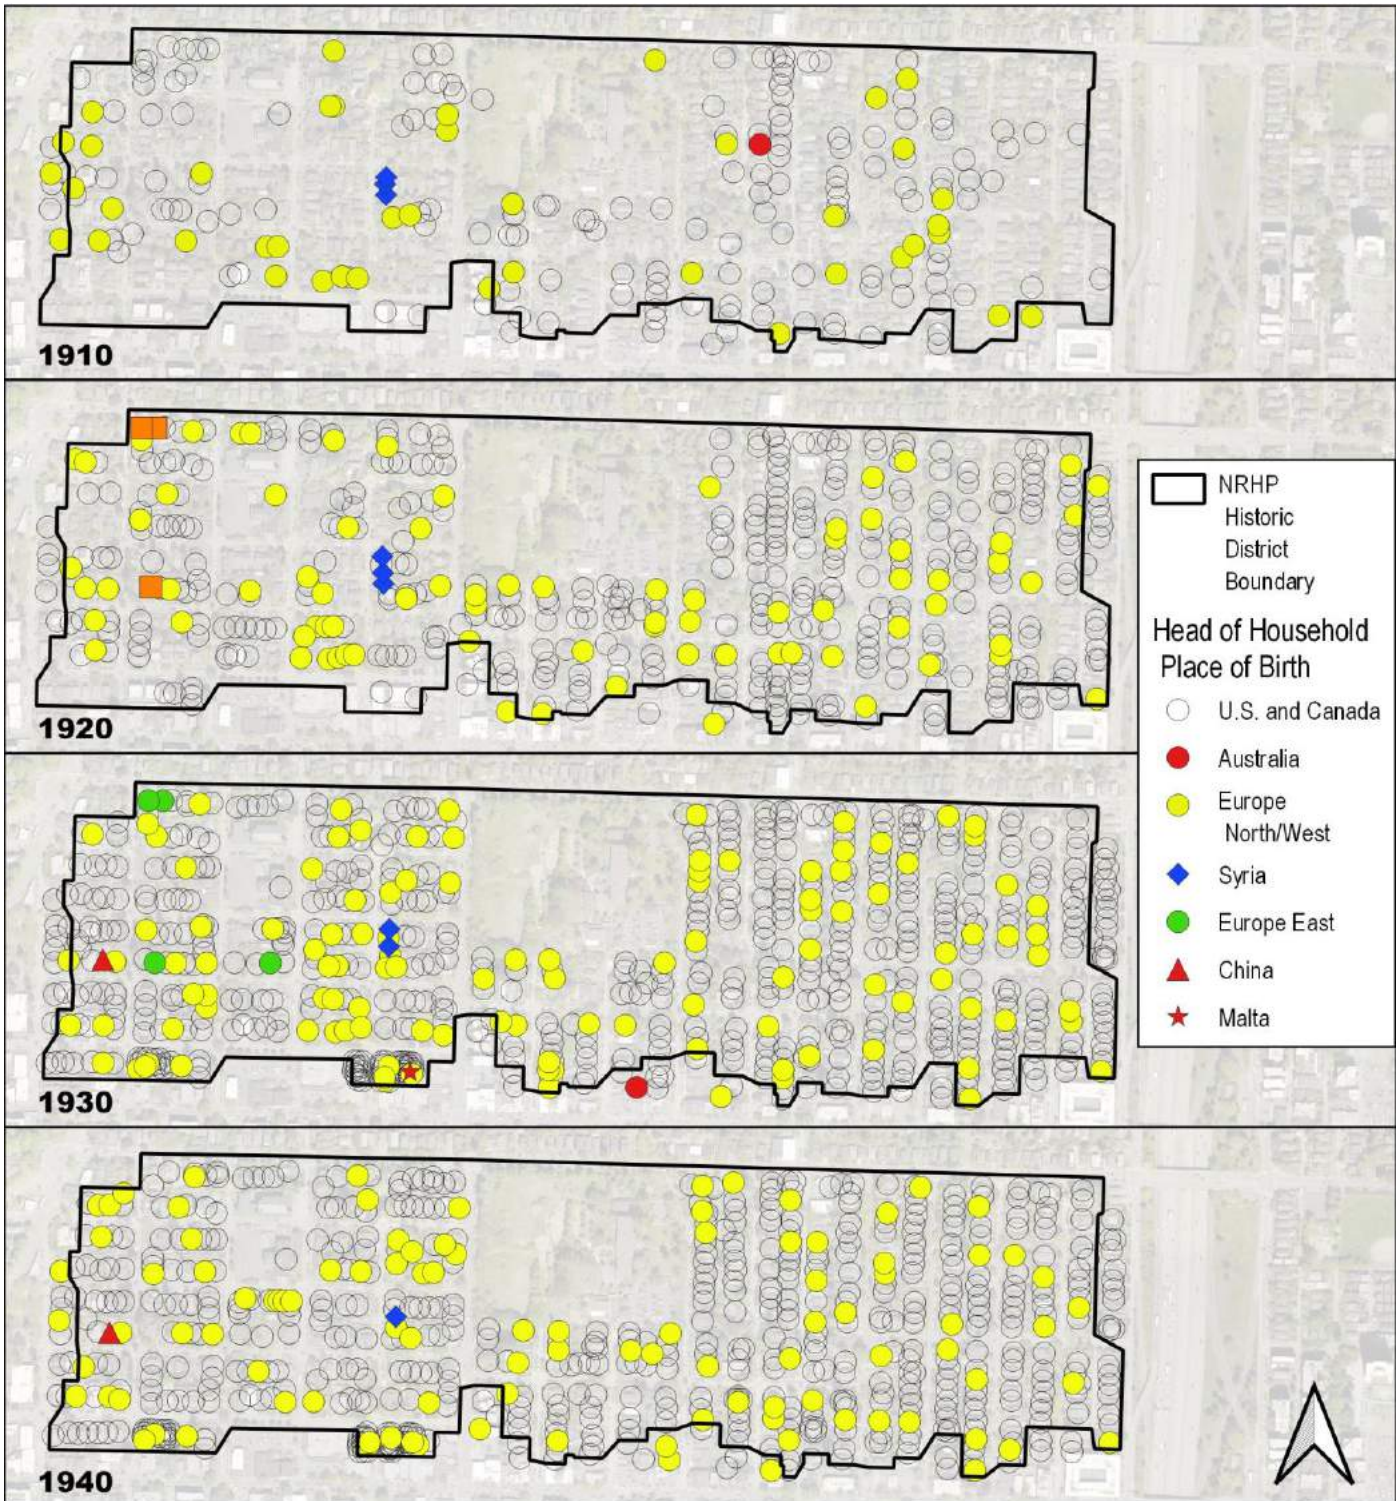

WALLINGFORD-MERIDIAN STREETCAR HISTORIC DISTRICT
Name of Property

KING CO., WA
County and State

Places of birth based on Census.