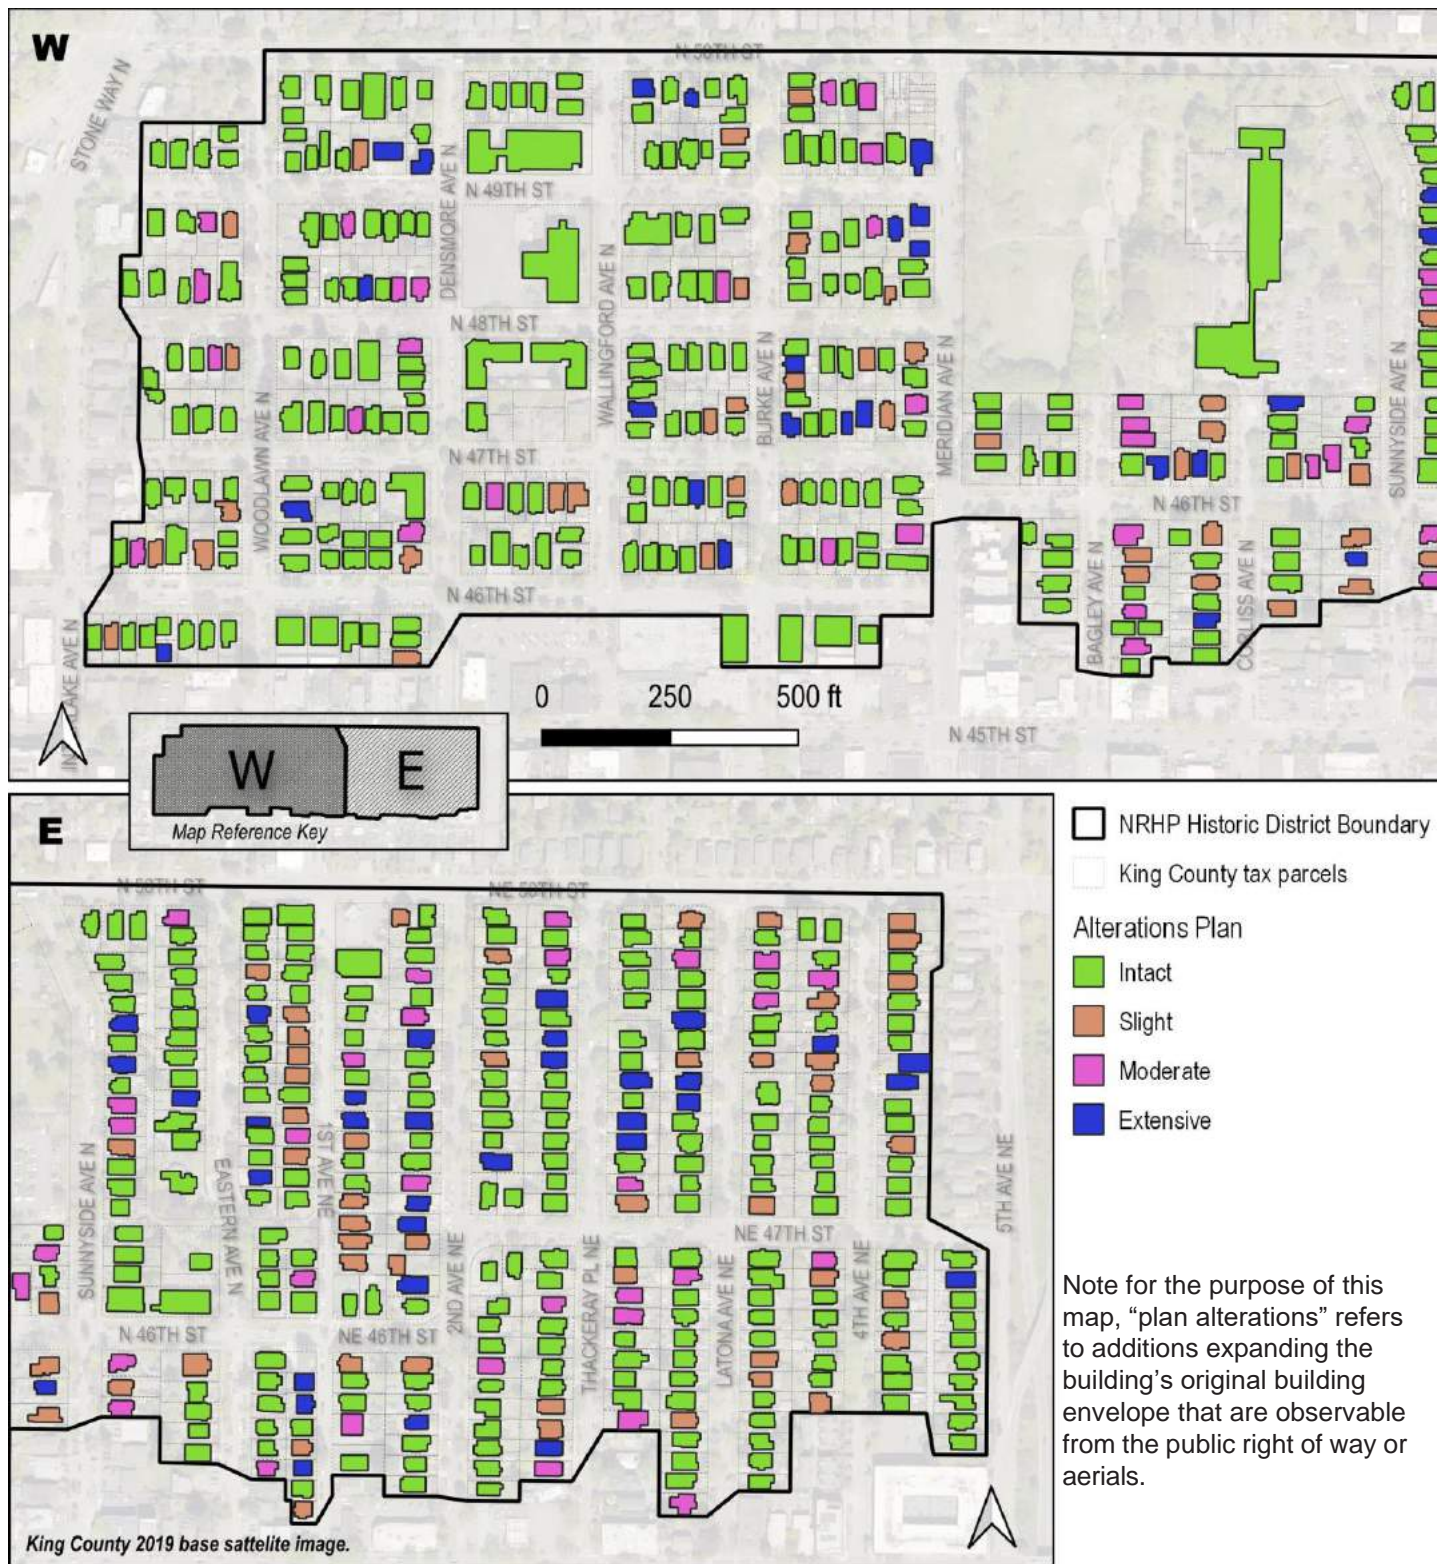

WALLINGFORD-MERIDIAN STREETCAR HISTORIC DISTRICT

KING CO., WA

Name of Property

County and State

Map showing alterations to resources based on plan