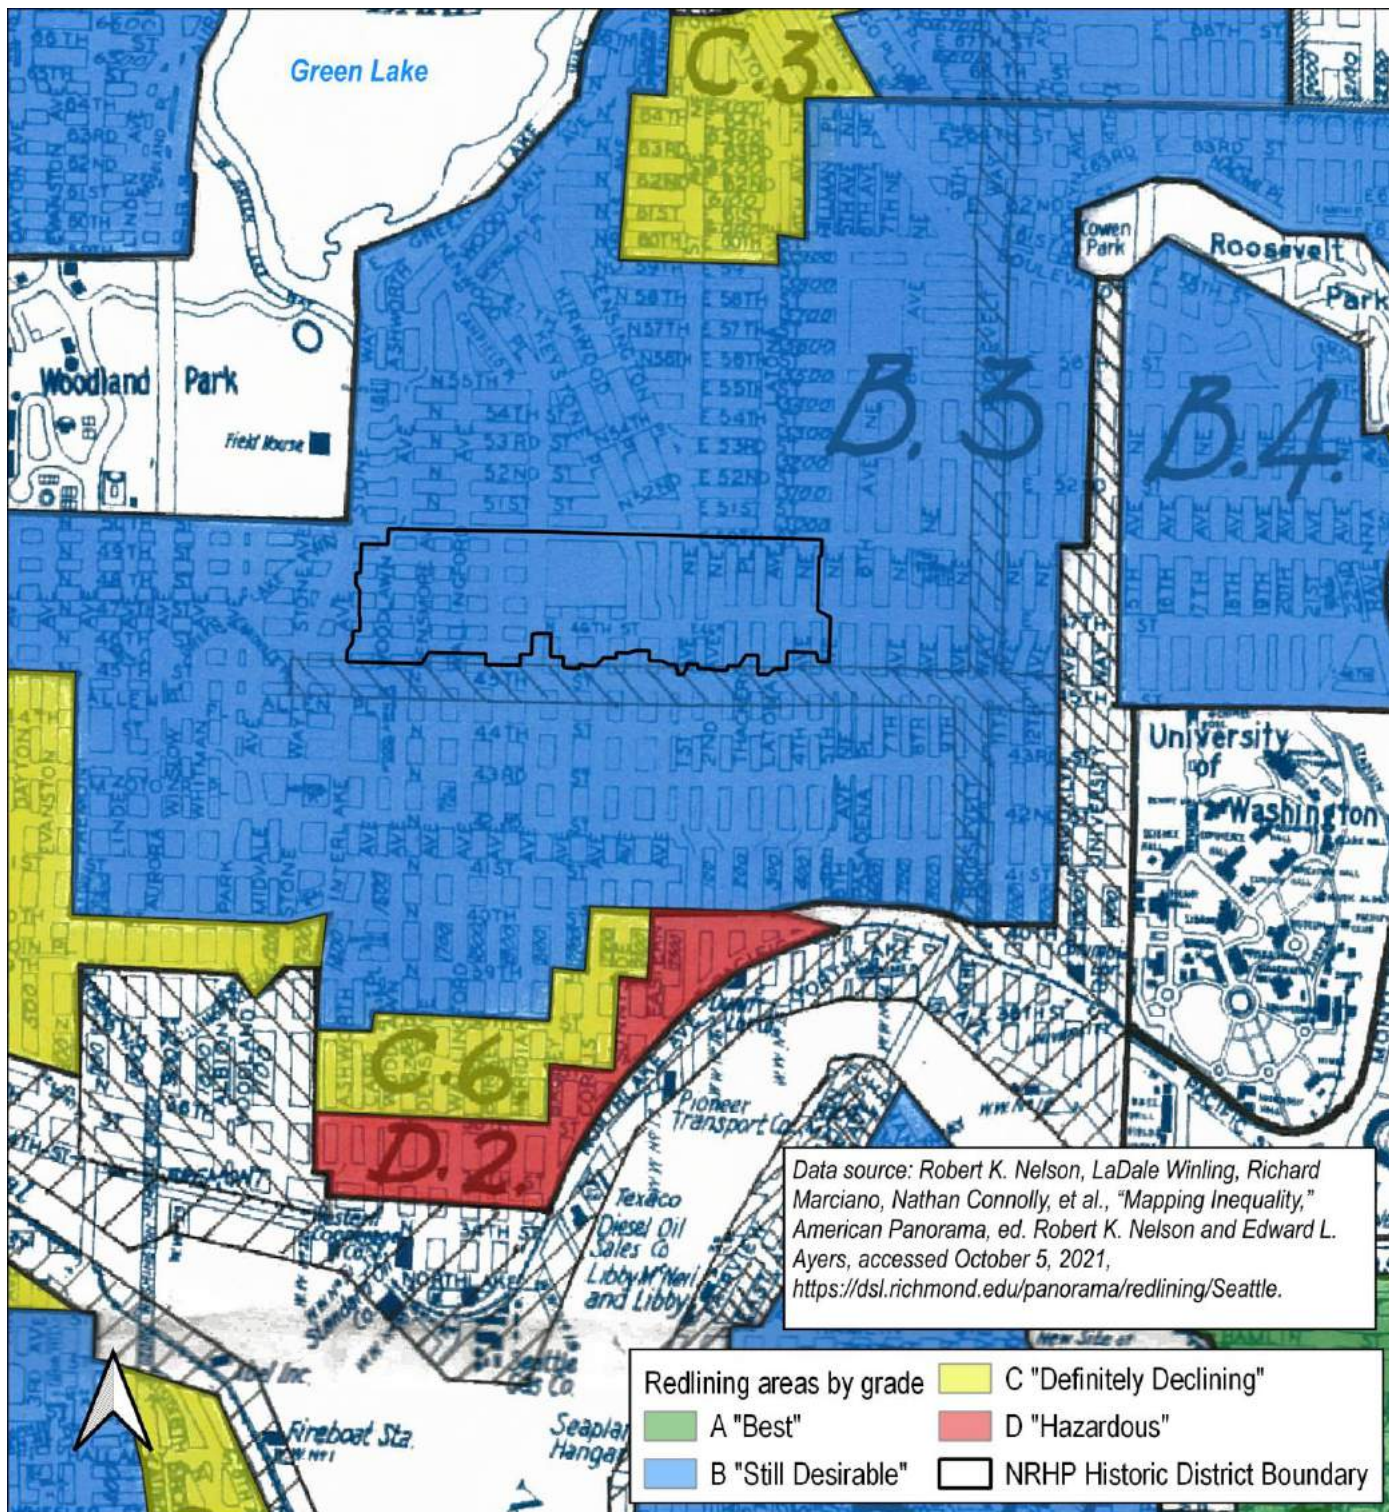

County and State

Streetcar lines

WALLINGFORD-MERIDIAN STREETCAR HISTORIC DISTRICT

KING CO., WA

Name of Property

County and State

Redlining, 1936 Federal Housing Administration Map

WALLINGFORD-MERIDIAN STREETCAR HISTORIC DISTRICT