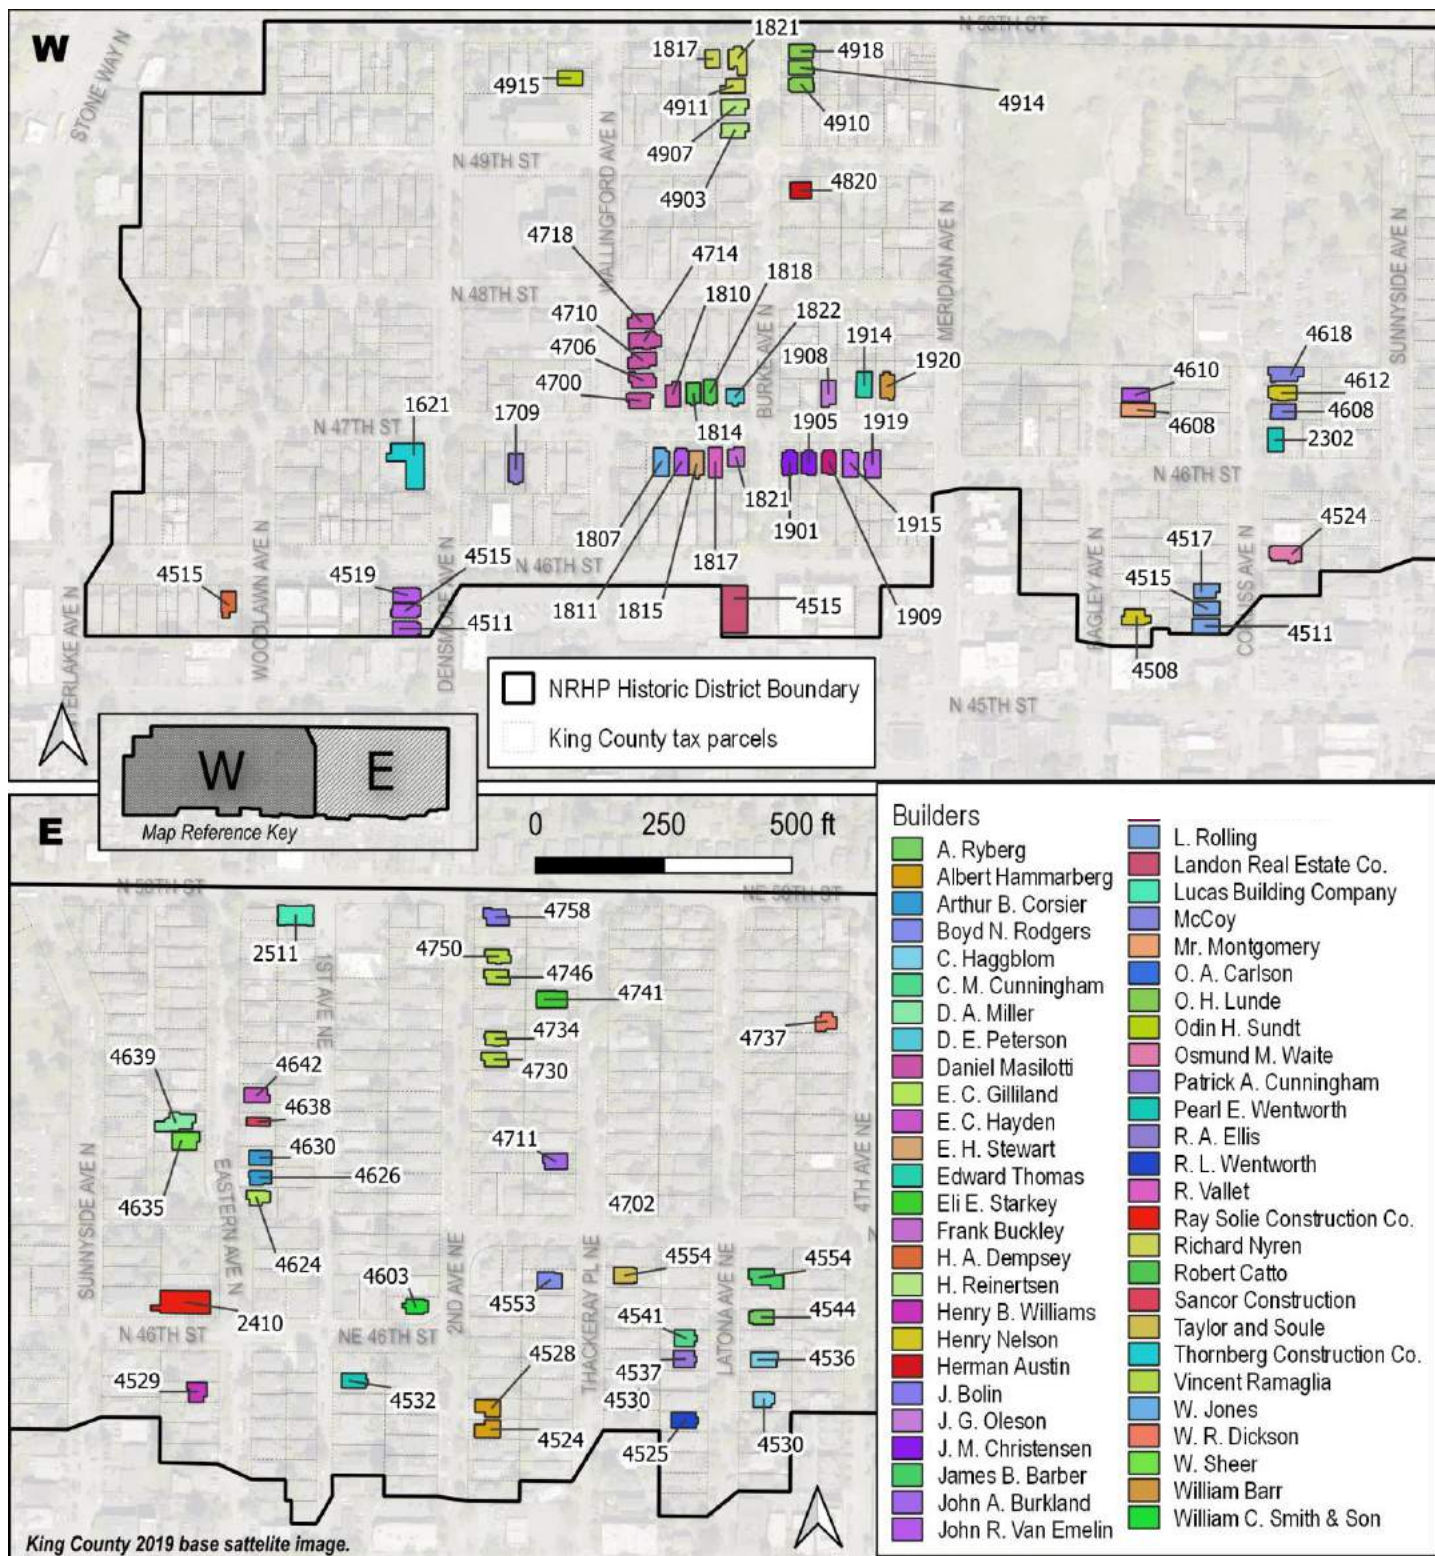

WALLINGFORD-MERIDIAN STREETCAR HISTORIC DISTRICT

KING CO., WA

Name of Property

County and State

Additional Documentation

Section: Maps

Identified Builders